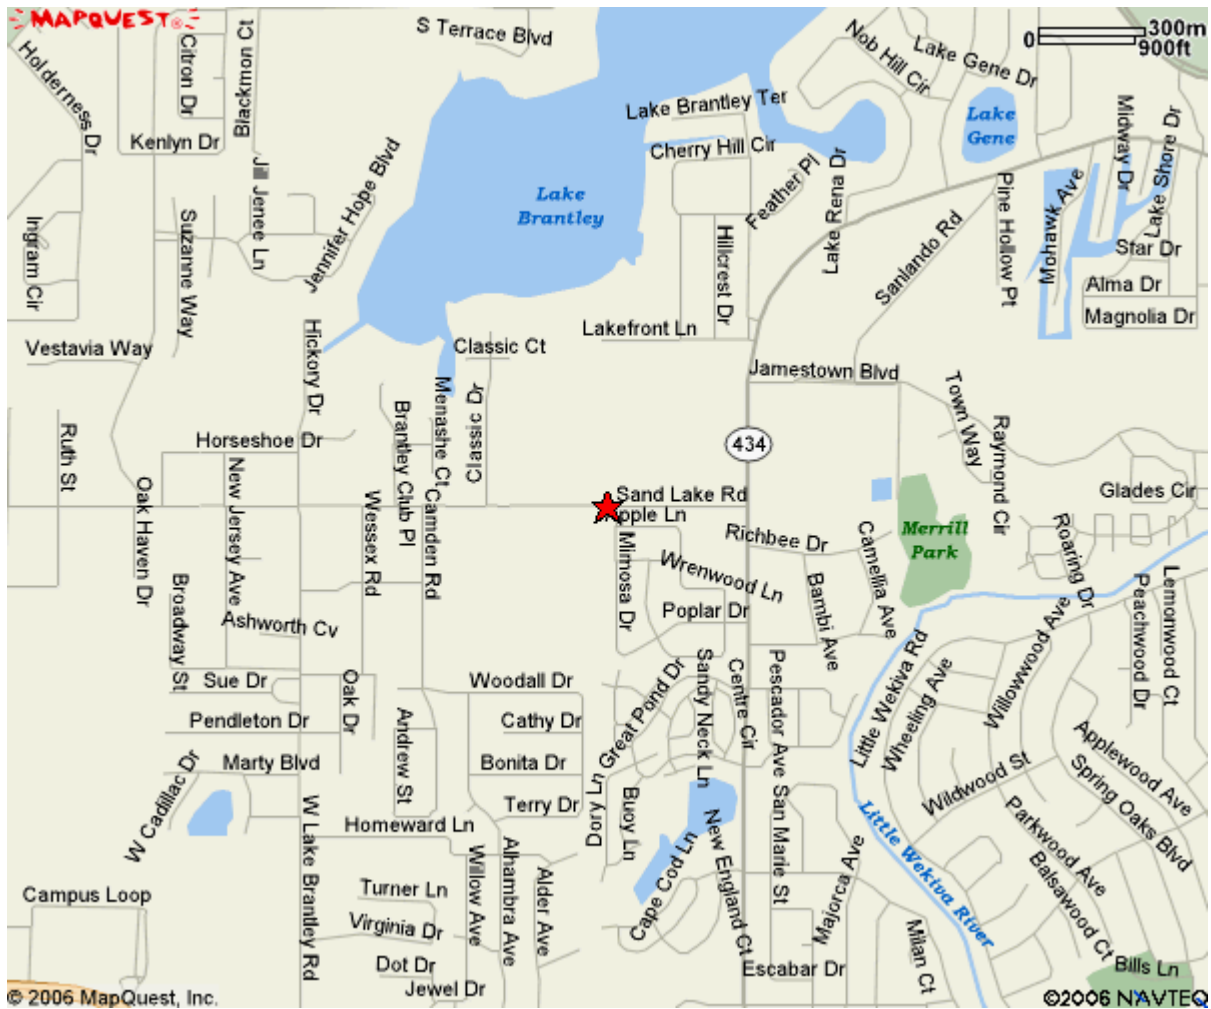

Lake Brantley Community Church: 407-862-7821
2270 Sand Lake Rd
Altamonte Spgs FL
32714 US

Notes:

We are right next door to Lake Brantley High School.

CALL ANYTIME, ANYWHERE IN THE U.S., Puerto Rico or Canada.

starting at **$39.95** a month plus taxes & fees

BRIGHT HOUSE NETWORKS

digital phone

Serviceable areas only. Some restrictions apply.

[CLICK HERE FOR MORE DETAILS](#)

All rights reserved. Use Subject to License/Copyright

This map is informational only. No representation is made or warranty given as to its content. User assumes all risk of use. MapQuest and its suppliers assume no responsibility for any loss or delay resulting from such use.